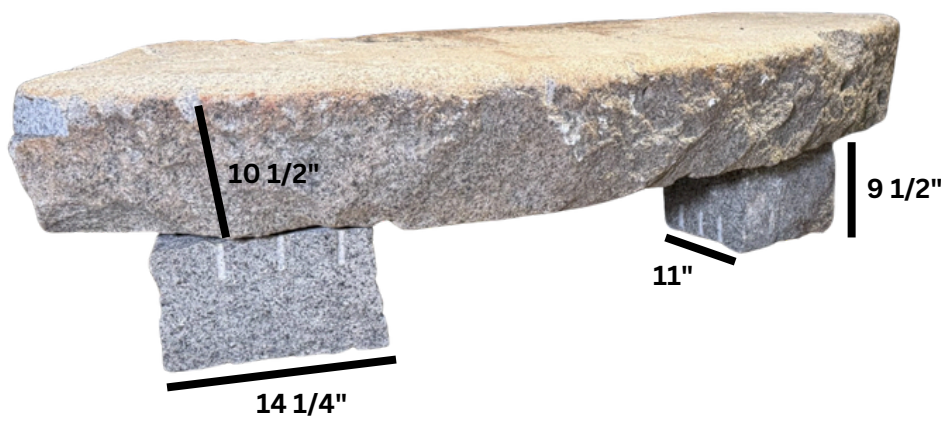

Antique Granite Bench

SPECIFICATION

ANTIQUÉ GRANITE BENCH
SKU Number UB101-09

Width 79 1/2"
Depth 22 1/2"
Height 20" (10 1/2", 9 1/2")